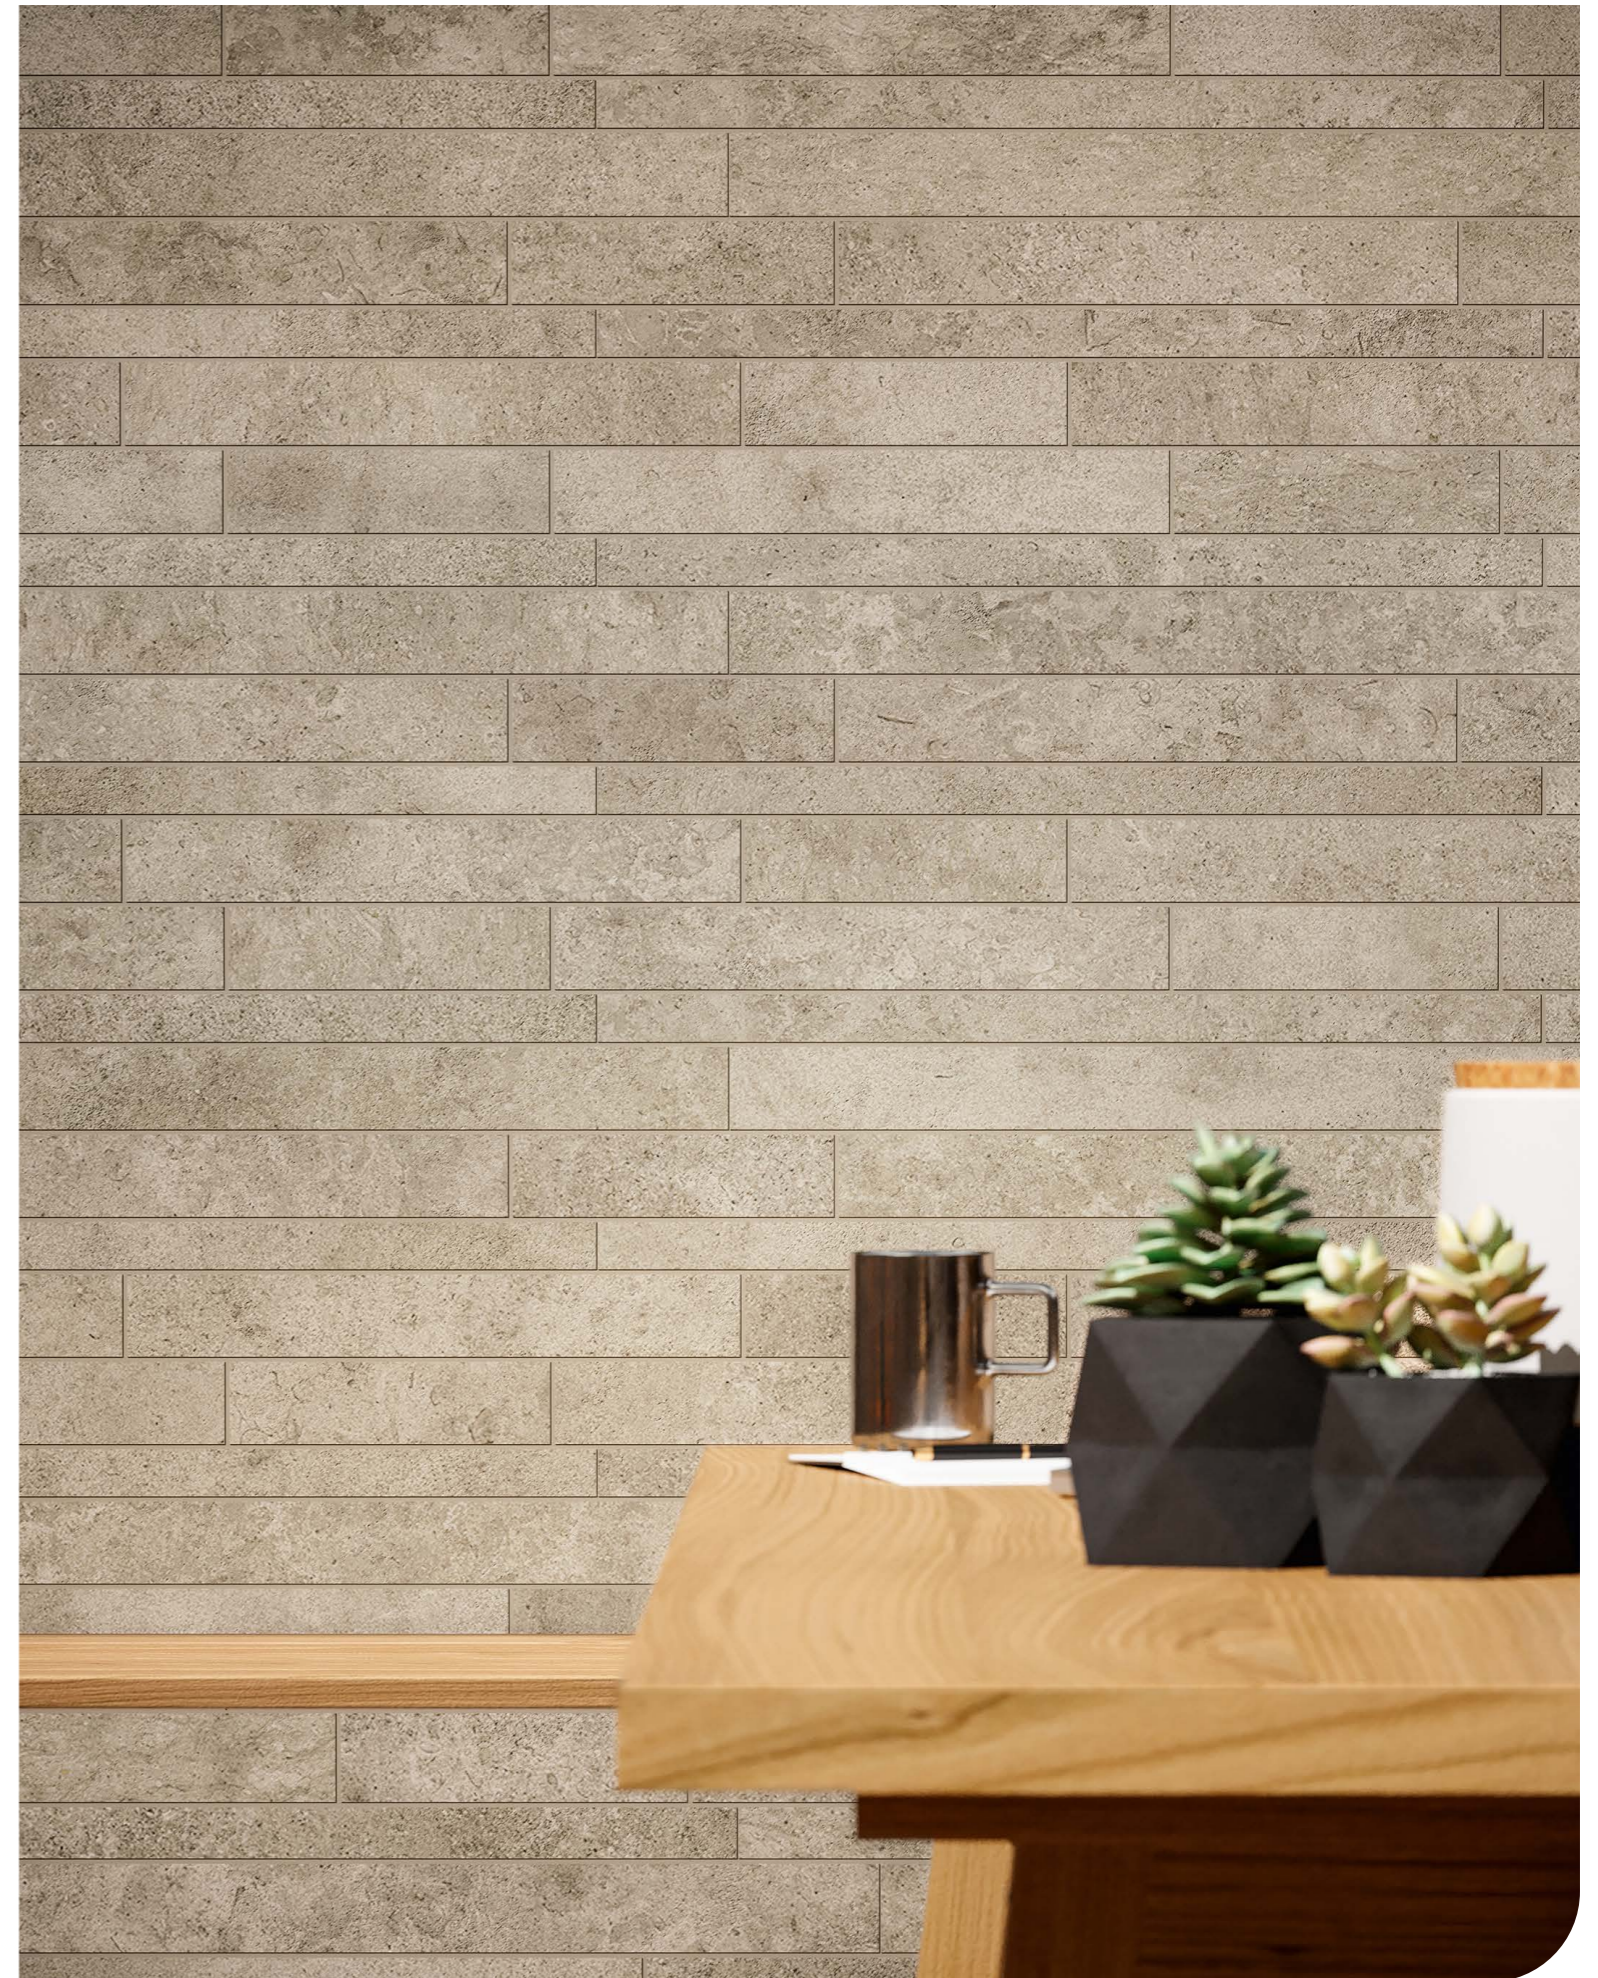

LIMS

Coloured Body Porcelain

37.5/75 (9 mm)

NSI - Non Stock Item

37.5/75 (9 mm)

NSI - Non Stock Item

37.5/75 (9 mm)

NSI - Non Stock Item

37.5/75 (9 mm)

NSI - Non Stock Item

24/41.6 (9 mm)

NSI - Non Stock Item

24/41.6 (9 mm)

NSI - Non Stock Item

24/41.6 (9 mm)

NSI - Non Stock Item

24/41.6 (9 mm)

NSI - Non Stock Item

29/32.3 (9 mm)

NSI - Non Stock Item

29/32.3 (9 mm)

NSI - Non Stock Item

29/32.3 (9 mm)

NSI - Non Stock Item

29/32.3 (9 mm)

NSI - Non Stock Item