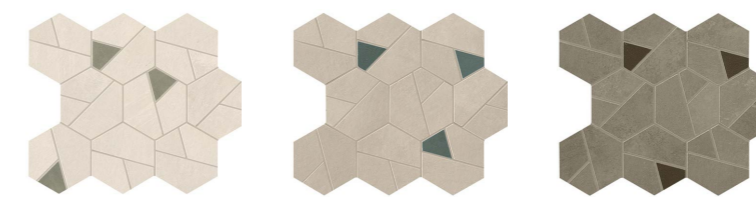

Boost Ivory Mosaico Hex Olive
25/28.5 (9 mm)
NSI (Non Stock Item)

Boost Cream Mosaico Hex Blue
25/28.5 (9 mm)
NSI (Non Stock Item)

Boost Taupe Mosaico Hex Coffee
25/28.5 (9 mm)
NSI (Non Stock Item)